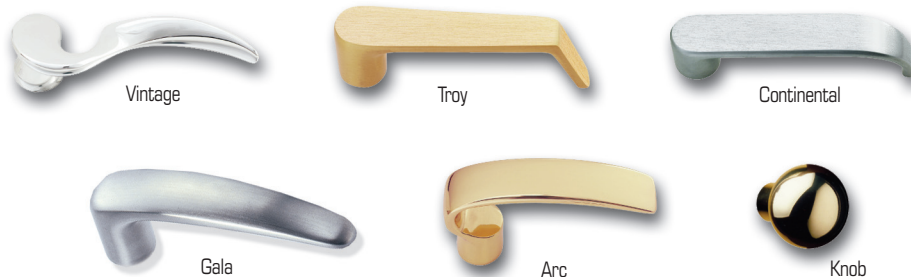

### InSync L Suite Locks

The suite configuration allows access to multiple residents who have the need to access individual unit doors behind the suite door. InSync L suite locks have no thumb-turn and always remain in a locked position after ingress or egress. Suite locks can recognize up to 20 resident codes.

### InSync L Specifications

- Tubular dead-locking latch bolt
- Complete lever set
- Single motion egress
- 2-3/8" (60 mm) or 2-3/4" (70 mm) backset
- Interior thumb-turn (unit only)
- Standard dead bolt door prep
- Uses 4 AA batteries
- Certified by Underwriters Laboratories (UL) for use on fire doors up to a 20-minute rating

**Handle Styles** *(Vintage, Gala, and Arc levers may not be code compliant in all areas. Check local fire code. Actual finish color may differ from printed example.)*