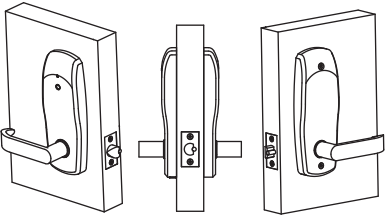

InSync L can be provided in two different configurations to accommodate various applications.

InSync L Unit Locks

The unit configuration provides the locks with true residential entry lock functionality. Each time the inside lever is rotated the lock goes into an unlocked condition eliminating the possibility of any lock outs. When the key is inserted into the lock after egress, the lock is placed back into a locked position. Insertion of the key and rotation of the outside lever allows ingress while still keeping the unit locked. The inside thumb-turn, when turned, will toggle the lock from unlocked to locked. Unit locks are programmed with one resident code (change key). Each key made with one resident code can have up to 64 unique identity codes.

InSync L Suite Locks

The suite configuration allows access to multiple residents who have the need to access individual unit doors behind the suite door. InSync L suite locks have no thumb-turn and always remain in a locked position after ingress or egress. Suite locks can recognize up to 20 resident codes.