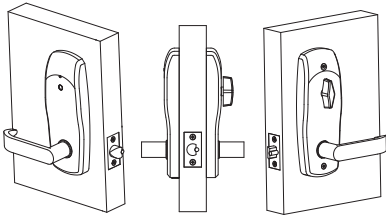

InSync L can be provided in two different configurations to accommodate various applications.

InSync L Unit Locks

The unit configuration provides the locks with true residential entry lock functionality. Each time the inside lever is rotated the lock goes into an unlocked condition eliminating the possibility of any lock outs. When the key is inserted into the lock after egress, the lock is placed back into a locked position. Insertion of the key and rotation of the outside lever allows ingress while still keeping the unit locked. The inside thumb-turn, when turned, will toggle the lock from unlocked to locked. Unit locks are programmed with one resident code (change key). Each key made with one resident code can have up to 64 unique identity codes.

InSync L Suite Locks

The suite configuration allows access to multiple residents who have the need to access individual unit doors behind the suite door. InSync L suite locks have no thumb-turn and always remain in a locked position after ingress or egress. Suite locks can recognize up to 20 resident codes.